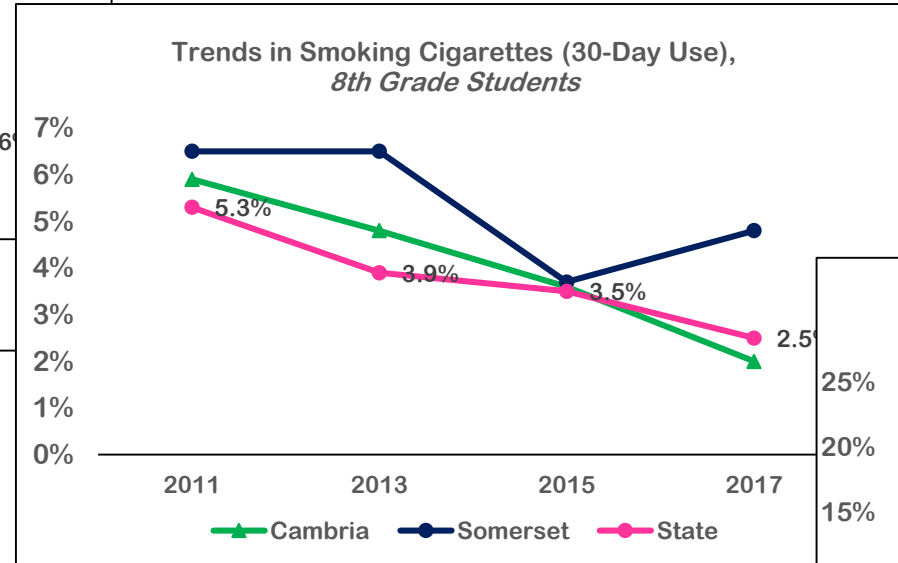

Leading Change in Our Community