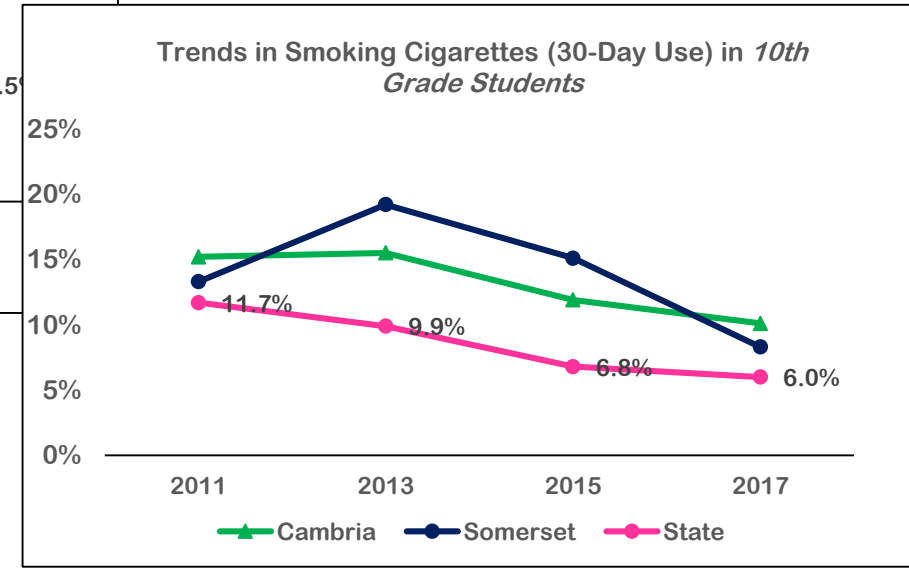

Leading Change in Our Community