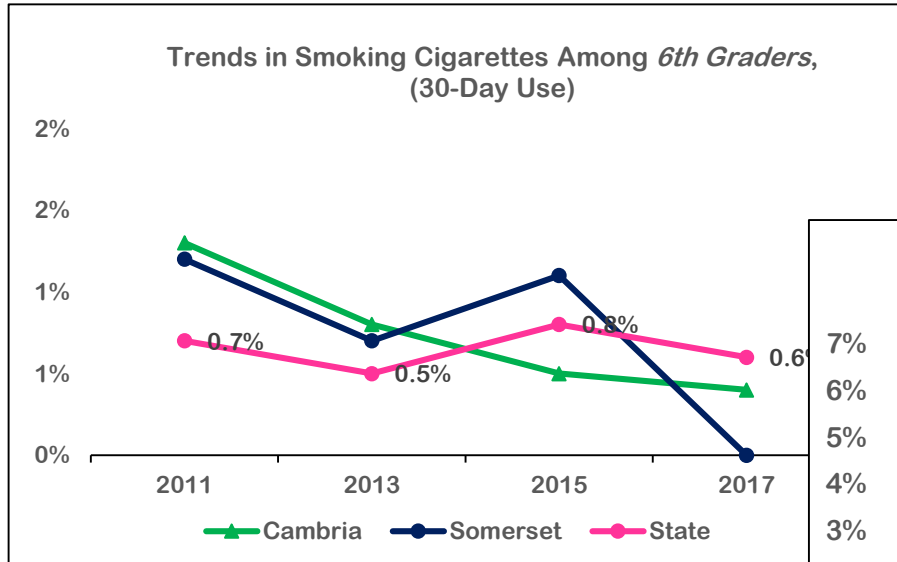

Leading Change in Our Community