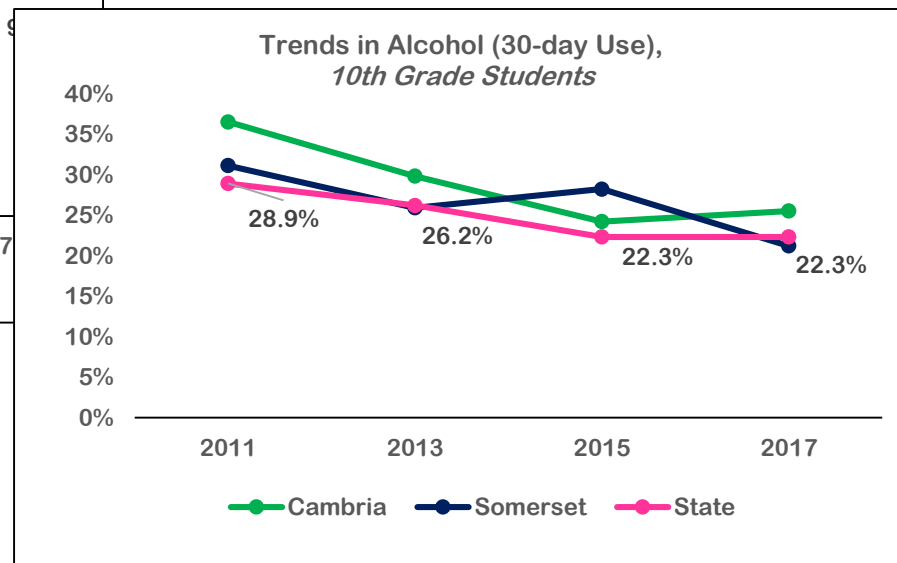

Leading Change in Our Community